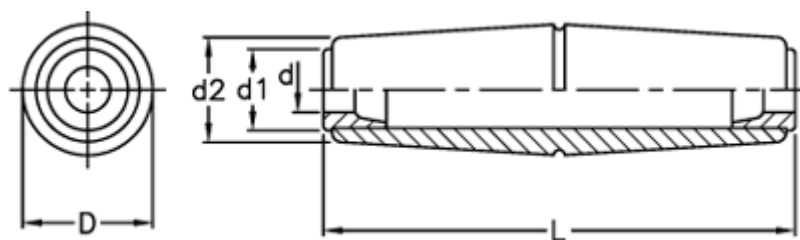

# Data Sheet

Article number: 2304055731

Description: E+G Revolving handle  
SI.134/105-10

## Measures

---

d = 10  
D = 29  
d1 = 18  
d2 = 23  
L = 105